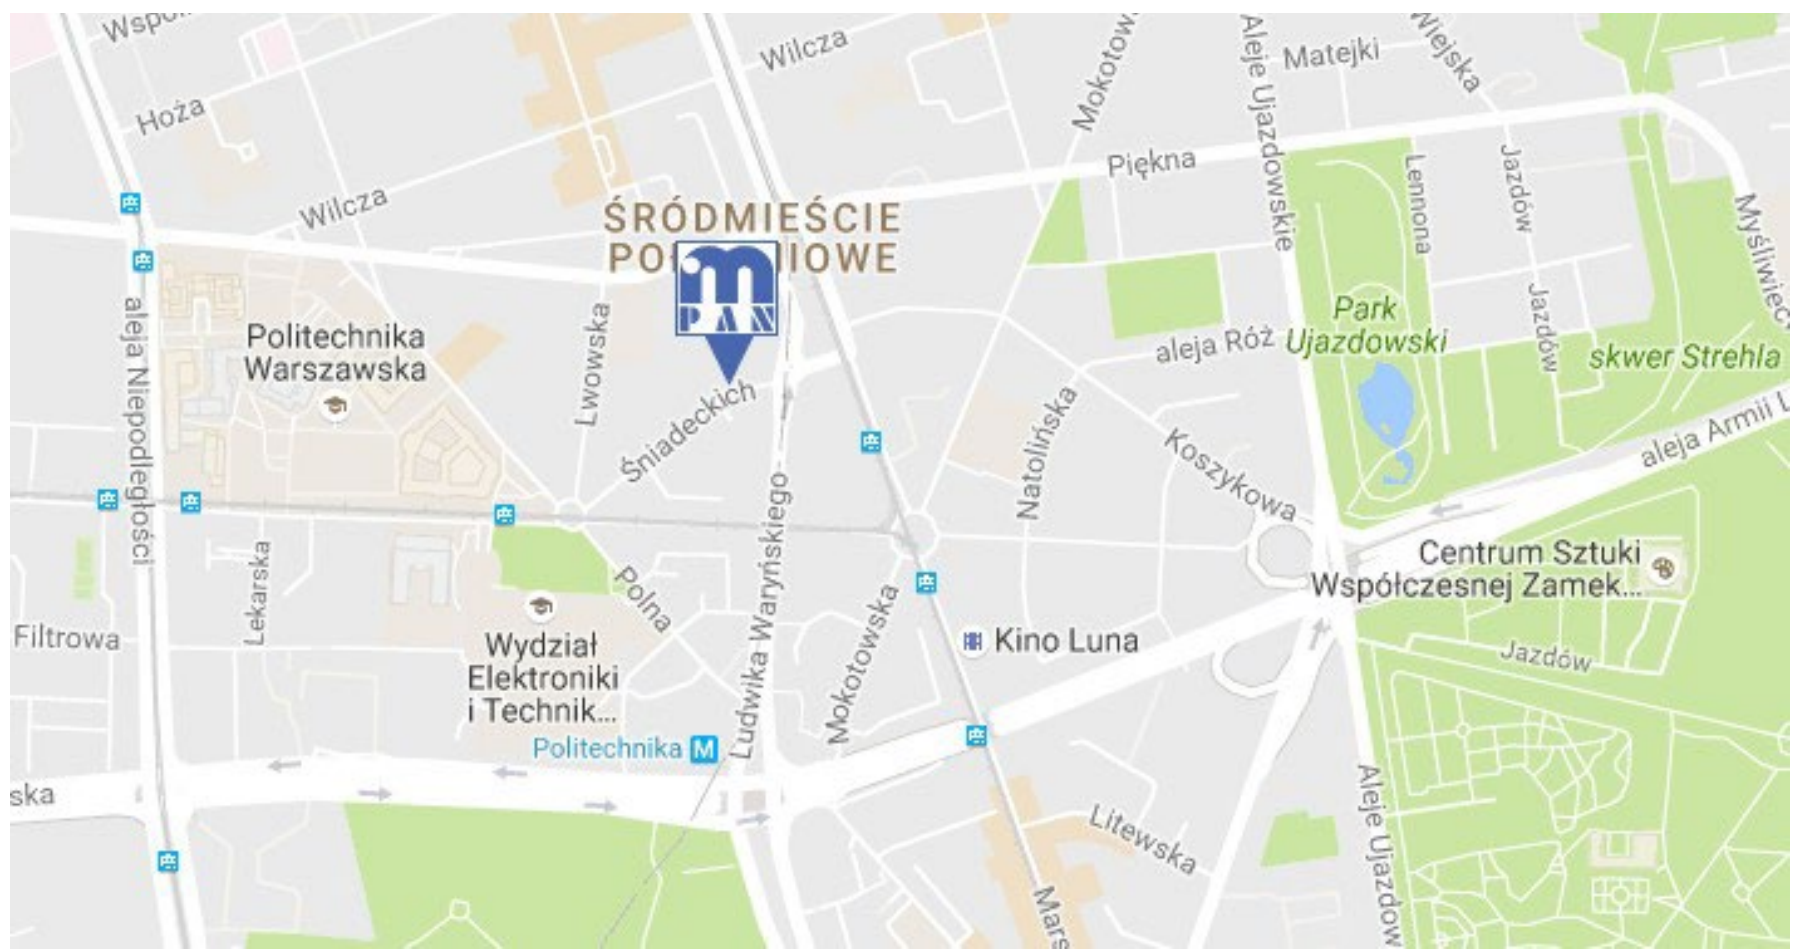

The Institute of Mathematics Polish Academy of Sciences

Śniadeckich 8 street
00-656 Warsaw
tel. +48 22 5228100

The nearest metro station is
Metro Politechnika
and the nearest bus stop is
Plac Konstytucji

IMPAN's lobby is open 24/7

How to get here

- Transfer from Warsaw Chopin Airport (WAW): distance about 12 km

BUS 188 (direction Gocławek Wschodni), 30 minutes to the stop *Metro Politechnika* on Trasa Łazienkowska, about 500m from the Institute;

How to get here

- From Central Railway Station: distance about 1.5 km, BUS 131, 501, 525 – 10 minutes to *Plac Konstytucji*, about 50m from the Institute;
- City maps are available at the reception desk (ground floor) and in Banach Center (room 101)